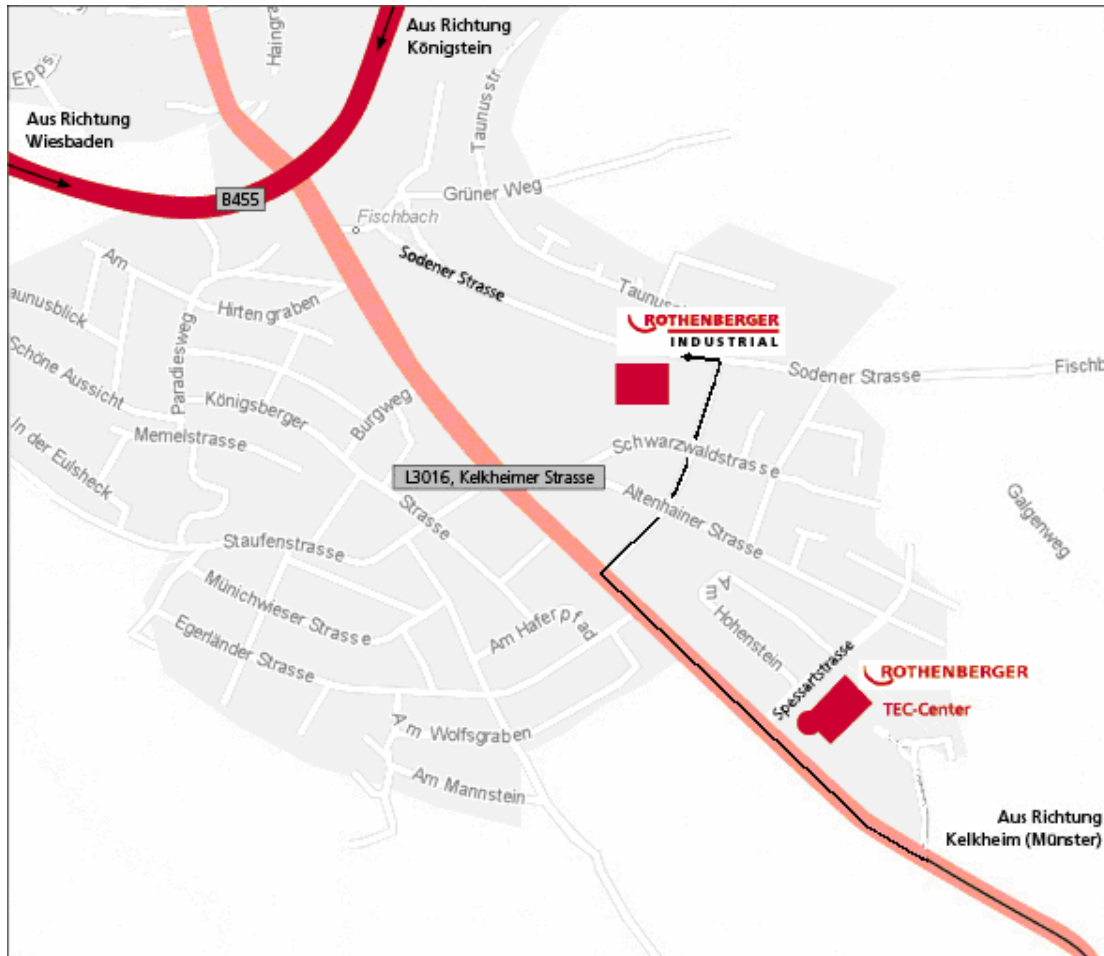

ROTHENBERGER Industrial GmbH
Sodener Strasse 47
D - 65779 Kelkheim/Germany
Tel. 0 61 95/95 99 81 - 0
Fax 0 61 95/95 99 81 - 7910
www.rothenberger.com

How to find us ...

Kassel

A5 till junction (18) Nordwestkreuz Frankfurt change from A5 onto the A66 in direction A66, Wiesbaden, Mainz, F-HÖCHST . Follow the A66 for 2.99 ml. Leave A66 at junction (16) Frankfurt am Main-Höchst in direction B8, Königstein, Bad Soden, Sulzbach, MAIN-TAUNUS-ZENTRUM and join B8. At Gagenererring turn right. At Pestalozzistrasse turn right again. Turn right at Fischbacher Straße/L3016. Follow L3016. Turn right at Taunusstrasse. Turn left at Sodener Strasse.

Köln

Leave A3 at junction (46) Wiesbaden/Niedernhausen in direction Wiesbaden, Königstein, B455, Niedernhausen, Eppstein and join B455. Follow the B455 for 3.51 ml. You are entering Kelkheim (Taunus). Follow the B455 for 828 yd. Leave B455 and turn right into Kelkheimer Strasse (L3016). Leave Kelkheimer Strasse (L3016) and turn left into Taunusstrasse. Turn left at Sodener Strasse.