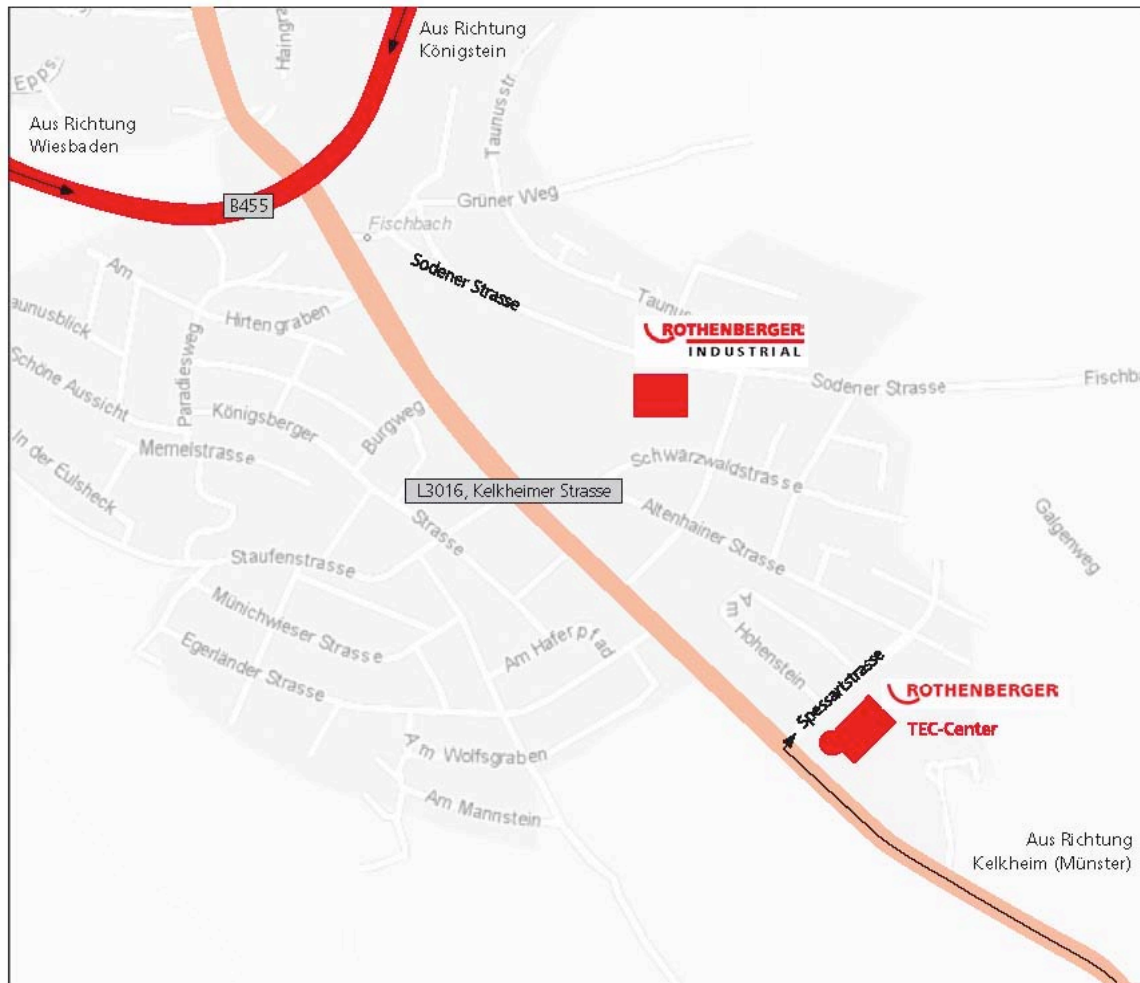

### Kassel

A5 till junction (18) Nordwestkreuz Frankfurt change from A5 onto the A66 in direction A66, Wiesbaden, Mainz, F-HÖCHST . Follow the A66 for 2.99 ml. Leave A66 at junction (16) Frankfurt am Main-Höchst in direction B8, Königstein, Bad Soden, Sulzbach, MAIN-TAUNUS-ZENTRUM and join B8. At Gagenererring turn right. At Pestalozzistrasse turn right again. Turn right at Fischbacher Straße/L3016. Follow L3016. Turn right into „Spessartstraße“ and drive to the car park.

### Köln

Leave A3 at junction (46) Wiesbaden/Niedernhausen in direction Wiesbaden, Königstein, B455, Niedernhausen, Eppstein and join B455. Follow the B455 for 3.51 ml. You are entering Kelkheim (Taunus). Follow the B455 for 828 yd. Leave B455 and turn right into Kelkheimer Strasse (L3016). Please follow the street and turn right into „Spessartstraße“.

### **Würzburg**

At junction (50) Frankfurter Kreuz change from A3 onto the A5 in direction Hannover, A5, Kassel, Dortmund, Basel, Messe, Westkreuz Frankfurt, Darmstadt, B43, Flughafen Frankfurt . Follow the A5. Leave A5 at junction (19) Westkreuz Frankfurt in direction Wiesbaden, F-HÖCHST, Köln, A648 and join Westkreuz Frankfurt. Leave Westkreuz Frankfurt and join the A648 at junction (3) Westkreuz Frankfurt in direction Wiesbaden, Köln, A648. At junction (17) Eschborn change from A648 onto the A66. Leave A66 at junction (16) Frankfurt am Main-Höchst in direction B8, Königstein, Bad Soden, Sulzbach, MAIN-TAUNUS-ZENTRUM and join B8. At Gagenering turn right. At Pestalozzistrasse turn right again. Turn right at Fischbacher Straße/L3016. Follow L3016. Turn right into „Spessartstraße“ and drive to the car park