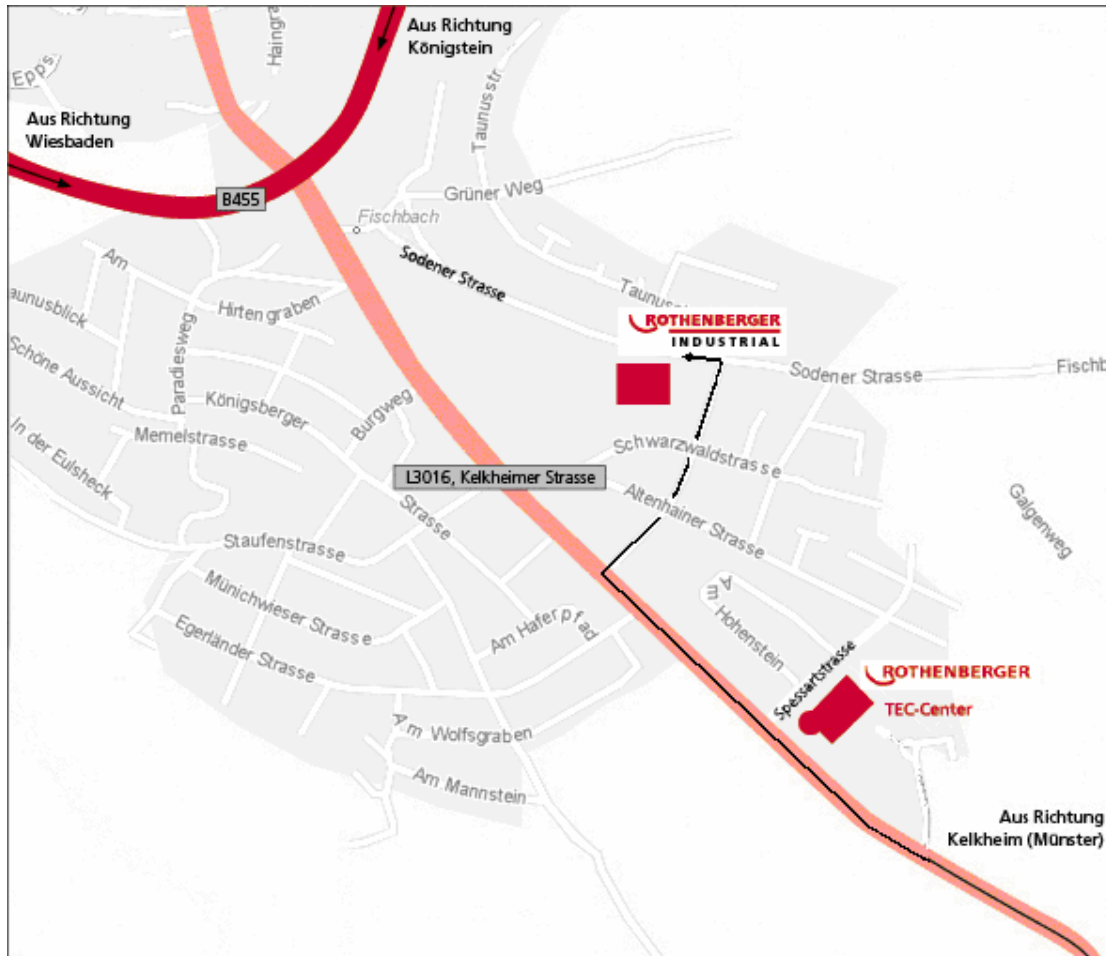

ROTHENBERGER Industrial GmbH
 Sodener Strasse 47
 D - 65779 Kelkheim/Germany
 Tel. 0 61 95/99 81 - 0
 Fax 0 61 95/99 81 - 7910
 www.rothenberger.com

How to find us ...

Kassel

A5 till junction (18) Nordwestkreuz Frankfurt change from A5 onto the A66 in direction A66, Wiesbaden, Mainz, F-HÖCHST . Follow the A66 for 2.99 ml. Leave A66 at junction (16) Frankfurt am Main-Höchst in direction B8, Königstein, Bad Soden, Sulzbach, MAIN-TAUNUS-ZENTRUM and join B8. At Gagenering turn right. At Pestalozzistrasse turn right again. Turn right at Fischbacher Straße/L3016. Follow L3016. Turn right at Taunusstrasse. Turn left at Sodener Strasse.

Köln

Leave A3 at junction (46) Wiesbaden/Niedernhausen in direction Wiesbaden, Königstein, B455, Niedernhausen, Eppstein and join B455. Follow the B455 for 3.51 ml. You are entering Kelkheim (Taunus). Follow the B455 for 828 yd. Leave B455 and turn right into Kelkheimer Strasse (L3016). Leave Kelkheimer Strasse (L3016) and turn left into Taunusstrasse. Turn left at Sodener Strasse.

Würzburg

At junction (50) Frankfurter Kreuz change from A3 onto the A5 in direction Hannover, A5, Kassel, Dortmund, Basel, Messe, Westkreuz Frankfurt, Darmstadt, B43, Flughafen Frankfurt . Follow the A5. Leave A5 at junction (19) Westkreuz Frankfurt in direction Wiesbaden, F-HÖCHST, Köln, A648 and join Westkreuz Frankfurt. Leave Westkreuz Frankfurt and join the A648 at junction (3) Westkreuz Frankfurt in direction Wiesbaden, Köln, A648. At junction (17) Eschborn change from A648 onto the A66. Leave A66 at junction (16) Frankfurt am Main-Höchst in direction B8, Königstein, Bad Soden, Sulzbach, MAIN-TAUNUS-ZENTRUM and join B8. At Gagenering turn right. At Pestalozzistrasse turn right again. Turn right at Fischbacher Straße/L3016. Follow L3016. Turn right at Taunusstrasse. Turn left at Sodener Strasse.